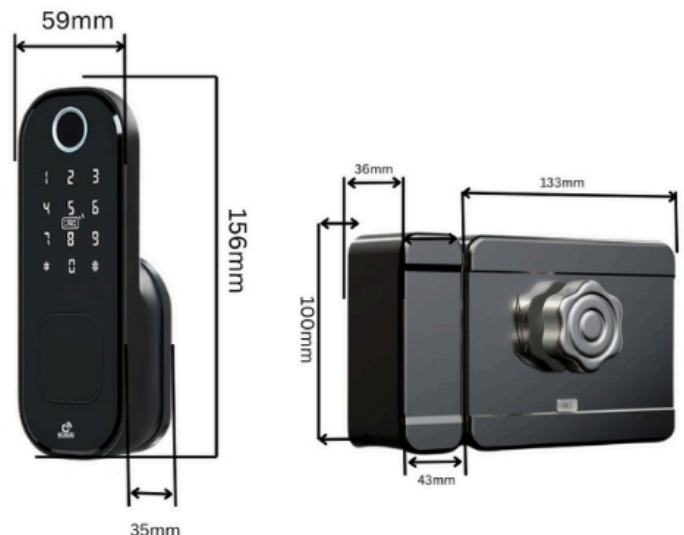

Key Features

Feeding	4 AA battery works
Material	Aluminum alloy
Available Colors	Black
Thickness Door	35-55mm
Opening option by RFID	Yes