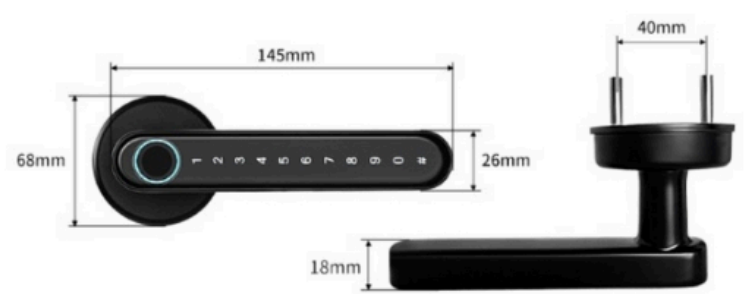

Key Features

Feeding	4 AA battery works
Material	Aluminum alloy
Available Colors	Black
Thickness Door	35-55mm
Opening option by RFID	Yes