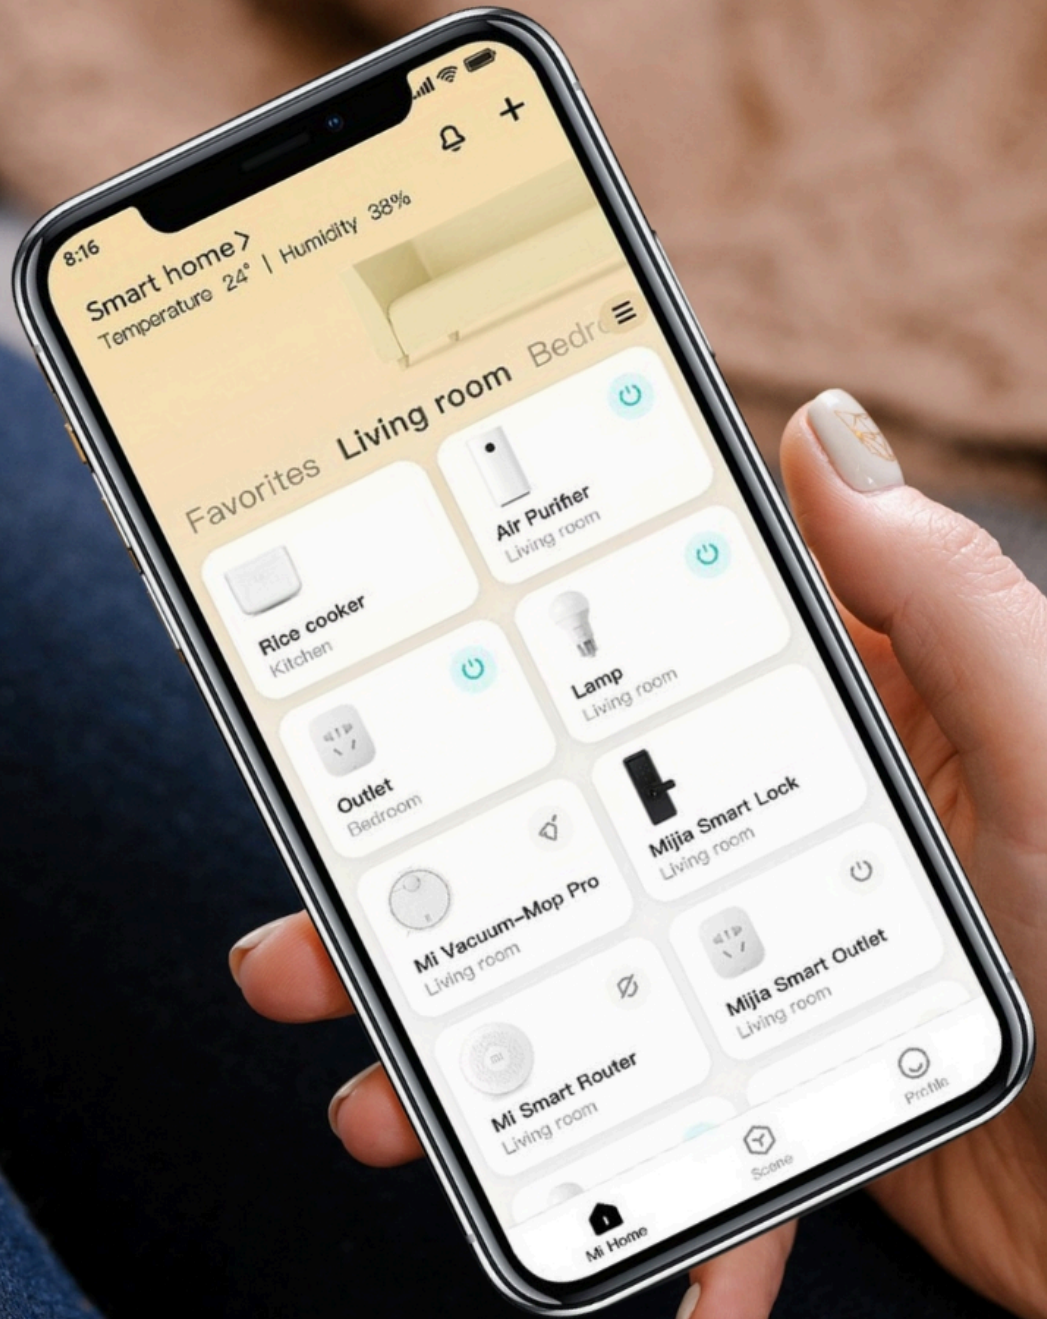

3

Our Solution

Easy Access

Nexus smart door lock's easy access feature is designed to simplify entry into your home.

Easy Management

Managing a Nexus smart door lock typically involves overseeing access permissions, monitoring usage, and ensuring security.

Easy Installation

The entire installation is carried out inside the dwellings, without intervention need for the building's common areas.

Easy Connect

Connecting a Nexus smart door lock typically involves establishing a connection with your home Wi-Fi network or a smart home

4

Locks Features

To Unlock Your Lock

Face Recognitions

Face recognition door locks use biometric technology to allow access based on facial features.

Finger Print

Fingerprint door unlocking systems use biometric technology to allow access based on unique fingerprint patterns.

App Unock

"App lock" for smart doors involves using a smartphone app to remotely unlock and manage the smart lock.

Key Unlock

A physical key can act as a backup for smart door locks in case of power outages, technical issues.