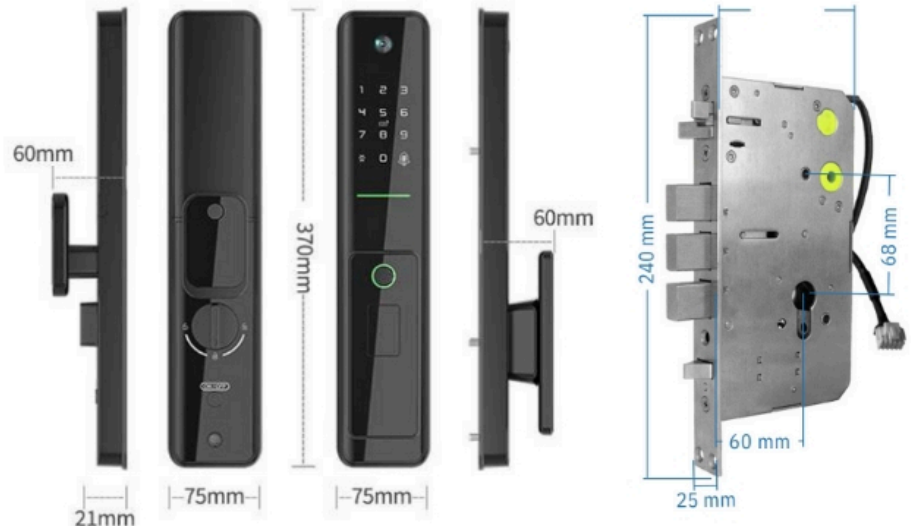

Key Features

Feeding	8 AA battery works
Material	Aluminum alloy
Available Colors	Black
Thickness Door	40-90mm
Opening option by RFID	Yes

- TUYA APP
- Fingerprint
- Code
- RF ID Card
- Cat's eye (pro)
- WIFI (TUYA)
- Doorbell
- operation prompt
- Key
- Low battery alarm